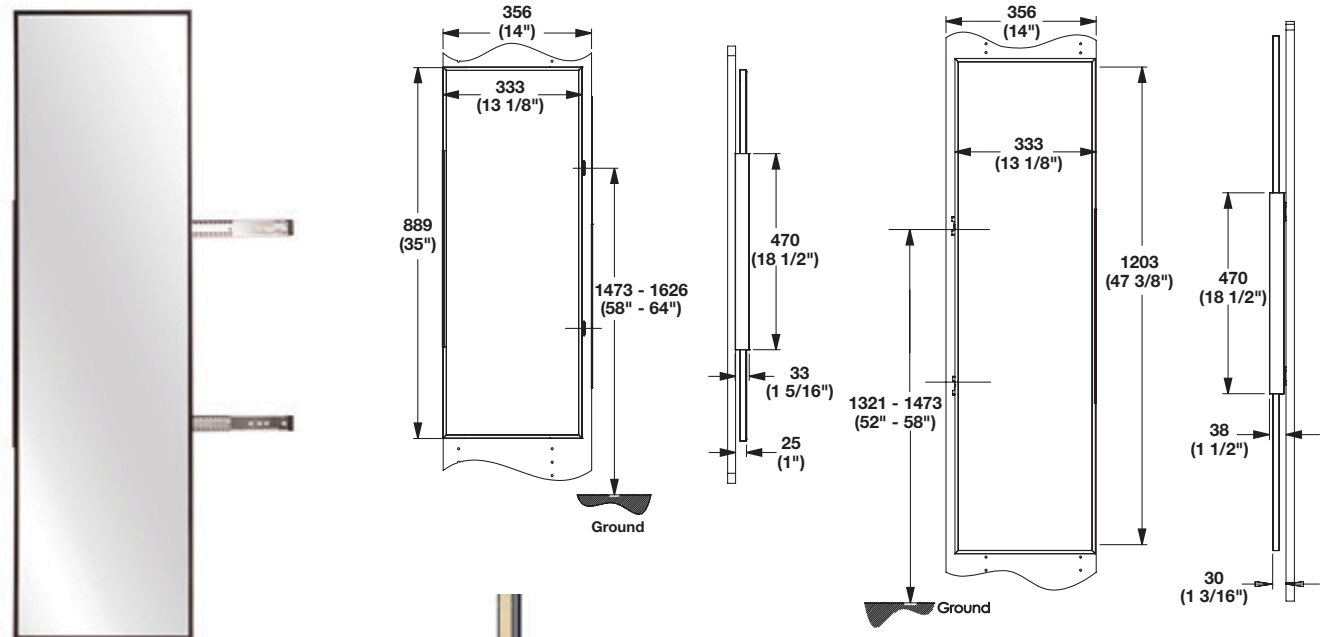

Supplied With

- Screws
- Cover caps

Waterfall Hook

- Cleat mount
- Each hook holds 3 coat hangers
 L x W x H: 95 x 12 x 165 mm (3 3/4" x 1/2" x 6 1/2")

Material: Zinc

Finish	Item No.
polished chrome	807.69.260
matt aluminum	807.69.060
matt nickel	807.69.660
matt gold	807.69.960
dark oil-rubbed bronze	807.69.160

Supplied With

- Screws
- Cover caps

Dimensional data not binding. We reserve the right to alter specifications without notice.

Synergy Elite

- Easy to use, pull out and rotate for full viewing
- Mounts with four screws
- Slides have detent in and out to hold mirror in place
- Ideal for spaces where installation is required on the outside of a panel and rotated inwards
- Mirror extends 6" from the front edge of the closet allowing up to 345° rotation
- Provides great viewing angles from almost anywhere in a closet

4

Full Rotation Mirror

Width: 333 mm (13 1/8")
 Height: 35" mirror: 33 mm (1 5/16")
 47" mirror: 38 mm (1 1/2")

Material: Aluminum

Finish	Height	Item No.
matt aluminum	889 (35")	805.73.021
dark oil-rubbed bronze	889 (35")	805.73.121
matt gold	889 (35")	805.73.921
matt nickel	889 (35")	805.73.621
matt aluminum	1203 (47 3/8")	805.73.022
dark oil-rubbed bronze	1203 (47 3/8")	805.73.122
matt gold	1203 (47 3/8")	805.73.922
matt nickel	1203 (47 3/8")	805.73.622

Pull-Out Mirror

L x W: 333 x 33 mm (13 1/8" x 1 5/16")

Material: Aluminum

Finish	Height	Item No.
matt aluminum	889 (35")	805.73.001
dark oil-rubbed bronze	889 (35")	805.73.101
matt gold	889 (35")	805.73.902
matt nickel	889 (35")	805.73.601
matt aluminum	1203 (47 3/8")	805.72.062
dark oil-rubbed bronze	1203 (47 3/8")	805.72.162
matt gold	1203 (47 3/8")	805.73.901
matt nickel	1203 (47 3/8")	805.72.662