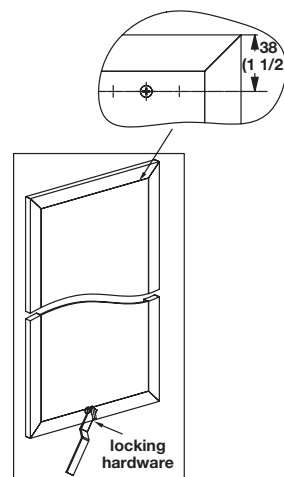

Fixed Mirror

L x W: 333 x 16 mm (13 1/8" x 5/8")

Material: Aluminum

Finish	Height	Item No.
matt aluminum	889 (35")	805.73.011
dark oil-rubbed bronze	889 (35")	805.73.111
matt gold	889 (35")	805.73.911
matt nickel	889 (35")	805.73.611
matt aluminum	1203 (47 3/8")	805.72.030
dark oil-rubbed bronze	1203 (47 3/8")	805.72.130
matt gold	1203 (47 3/8")	805.72.930
matt nickel	1203 (47 3/8")	805.72.630

Supplied With

Locking and Installation Hardware

Dimensional data not binding. We reserve the right to alter specifications without notice.

Dimensions in mm
Inches are approximate