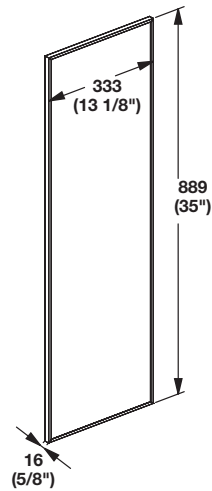

4

Full Rotation Mirror

Width: 333 mm (13 1/8")
 Height: 35" mirror: 33 mm (1 5/16")
 47" mirror: 38 mm (1 1/2")

Material: Aluminum

Finish	Height	Item No.
matt aluminum	889 (35")	805.73.021
dark oil-rubbed bronze	889 (35")	805.73.121
matt gold	889 (35")	805.73.921
matt nickel	889 (35")	805.73.621
matt aluminum	1203 (47 3/8")	805.73.022
dark oil-rubbed bronze	1203 (47 3/8")	805.73.122
matt gold	1203 (47 3/8")	805.73.922
matt nickel	1203 (47 3/8")	805.73.622

Pull-Out Mirror

L x W: 333 x 33 mm (13 1/8" x 1 5/16")

Material: Aluminum

Finish	Height	Item No.
matt aluminum	889 (35")	805.73.001
dark oil-rubbed bronze	889 (35")	805.73.101
matt gold	889 (35")	805.73.902
matt nickel	889 (35")	805.73.601
matt aluminum	1203 (47 3/8")	805.72.062
dark oil-rubbed bronze	1203 (47 3/8")	805.72.162
matt gold	1203 (47 3/8")	805.73.901
matt nickel	1203 (47 3/8")	805.72.662

Dimensions in mm
 Inches are approximate

FC **4.62**

Synergy Elite

- Slim, full frame mirror features a low profile design
- Perfect for unused wall space or behind a door
- Style and finish coordinate perfectly with all Synergy Elite and Synergy accessories

4

Fixed Mirror

L x W: 333 x 16 mm (13 1/8" x 5/8")

Material: Aluminum

Finish	Height	Item No.
matt aluminum	889 (35")	805.73.011
dark oil-rubbed bronze	889 (35")	805.73.111
matt gold	889 (35")	805.73.911
matt nickel	889 (35")	805.73.611
matt aluminum	1203 (47 3/8")	805.72.030
dark oil-rubbed bronze	1203 (47 3/8")	805.72.130
matt gold	1203 (47 3/8")	805.72.930
matt nickel	1203 (47 3/8")	805.72.630