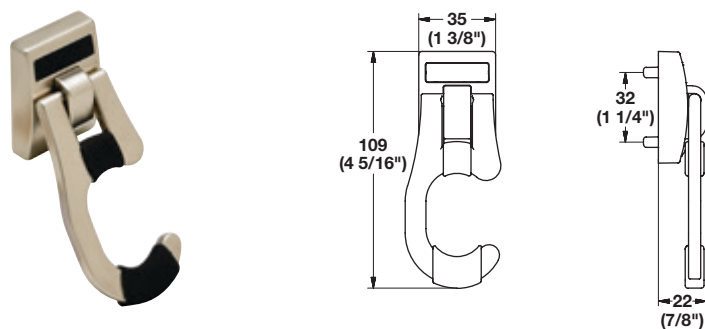

Synergy Elite Cleat System

- Hooks are to be used on customer supplied cleat boards
- There are 5 mm (3/16") pins on back of base to help pre-install by lining up the hooks on the boards
- To secure hook to board, there are two #8 holes for screws with cover caps furnished to conceal from view

Coat Hook

- Cleat mount
 L x W x H: 38 x 92 x 158 mm (1 1/2" x 3 5/8" x 6 1/4")

Material: Zinc

Finish	Item No.
polished chrome	807.69.230
matt aluminum	807.69.030
matt nickel	807.69.630
matt gold	807.69.930
dark oil-rubbed bronze	807.69.130

Supplied With

- Screws
- Cover caps

Broom Hook

- Cleat mount
- For long handle items like brooms and mops
 L x W x H: 35 x 22 x 109 mm (1 3/8" x 7/8" x 4 5/16")

Material: Zinc

Finish	Item No.
polished chrome	807.69.250
matt aluminum	807.69.050
matt nickel	807.69.650
matt gold	807.69.950
dark oil-rubbed bronze	807.69.150

Supplied With

- Screws
- Cover caps

Waterfall Hook

- Cleat mount
- Each hook holds 3 coat hangers
 L x W x H: 95 x 12 x 165 mm (3 3/4" x 1/2" x 6 1/2")

Material: Zinc

Finish	Item No.
polished chrome	807.69.260
matt aluminum	807.69.060
matt nickel	807.69.660
matt gold	807.69.960
dark oil-rubbed bronze	807.69.160