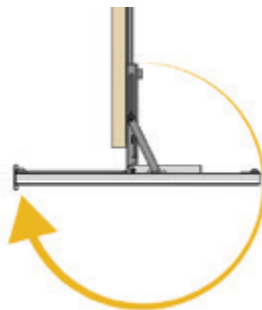

Note

35" mirrors allow for installation above jewelry drawers, inside upper hanging sections or anywhere you're a little short on space.

UNIQUE FEATURE

For desired mirror position, place bracket in one of three holes:

Dimensions in mm
 Inches are approximate

FC **4.61A**

This page is left blank intentionally.

Dimensional data not binding. We reserve the right to alter specifications without notice.

Dimensions in mm
Inches are approximate

Synergy Elite

- Easy to use, pull out and rotate for full viewing
- Mounts with four screws
- Slides have detent in and out to hold mirror in place

4

UNIQUE FEATURE

- For desired mirror position, place bracket in one of three holes:
- First hole next to bracket, > 90° of rotation
 - Second (middle) hole, 90° of rotation
 - Third (last) hole, < 90° of rotation