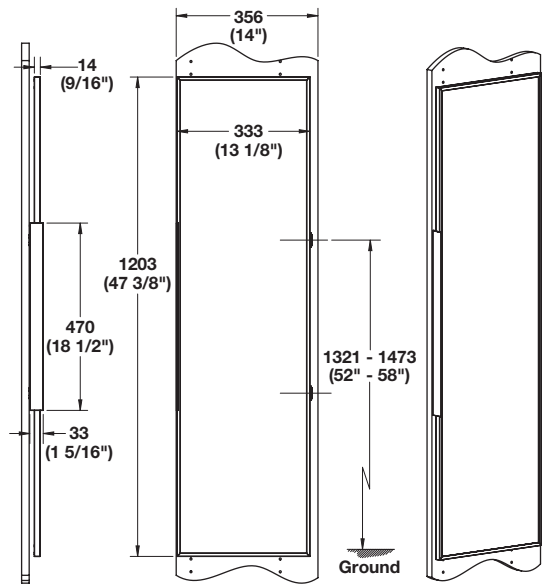

Synergy Elite

- Easy to use, pull out and rotate for full viewing
- Mounts with four screws
- Slides have detent in and out to hold mirror in place

4

UNIQUE FEATURE

1. For desired mirror position, place bracket in one of three holes:
2. First hole next to bracket, > 90° of rotation
   - Second (middle) hole, 90° of rotation
   - Third (last) hole, < 90° of rotation

Pull-Out Mirror

L x W: 333 x 33 mm (13 1/8" x 1 5/16")

Material: Aluminum

Finish	Height	Item No.
matt aluminum	889 (35")	805.73.001
dark oil-rubbed bronze	889 (35")	805.73.101
matt gold	889 (35")	805.73.902
matt nickel	889 (35")	805.73.601
matt aluminum	1203 (47 3/8")	805.72.062
dark oil-rubbed bronze	1203 (47 3/8")	805.72.162
matt gold	1203 (47 3/8")	805.73.901
matt nickel	1203 (47 3/8")	805.72.662

Note

35" mirrors allow for installation above jewelry drawers, inside upper hanging sections or anywhere you're a little short on space.

Dimensional data not binding. We reserve the right to alter specifications without notice.

Dimensions in mm
Inches are approximate

FC **4.62**