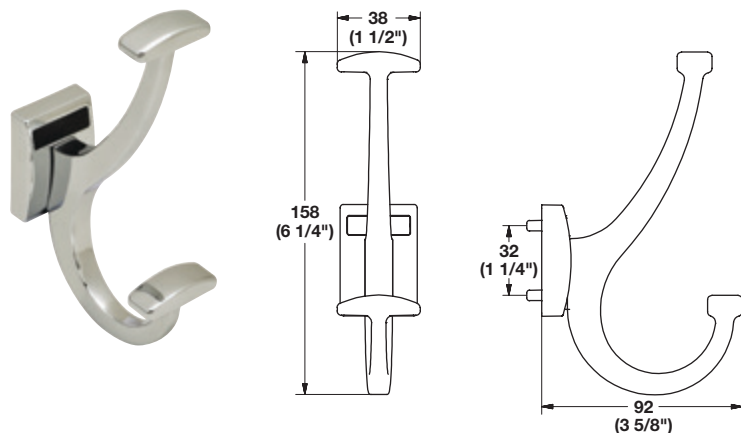

Synergy Elite Cleat System

- Hooks are to be used on customer supplied cleat boards
- There are 5 mm (3/16") pins on back of base to help pre-install by lining up the hooks on the boards
- To secure hook to board, there are two #8 holes for screws with cover caps furnished to conceal from view

Coat Hook

- Cleat mount
 L x W x H: 38 x 92 x 158 mm (1 1/2" x 3 5/8" x 6 1/4")

Material: Zinc

Finish	Item No.
polished chrome	807.69.230
matt aluminum	807.69.030
matt nickel	807.69.630
matt gold	807.69.930
dark oil-rubbed bronze	807.69.130

Supplied With

- Screws
- Cover caps

Broom Hook

- Cleat mount
- For long handle items like brooms and mops
 L x W x H: 35 x 22 x 109 mm (1 3/8" x 7/8" x 4 5/16")

Material: Zinc

Finish	Item No.
polished chrome	807.69.250
matt aluminum	807.69.050
matt nickel	807.69.650
matt gold	807.69.950
dark oil-rubbed bronze	807.69.150

4

Full Rotation Mirror

Width: 333 mm (13 1/8")
 Height: 35" mirror: 33 mm (1 5/16")
 47" mirror: 38 mm (1 1/2")

Material: Aluminum

Finish	Height	Item No.
matt aluminum	889 (35")	805.73.021
dark oil-rubbed bronze	889 (35")	805.73.121
matt gold	889 (35")	805.73.921
matt nickel	889 (35")	805.73.621
matt aluminum	1203 (47 3/8")	805.73.022
dark oil-rubbed bronze	1203 (47 3/8")	805.73.122
matt gold	1203 (47 3/8")	805.73.922
matt nickel	1203 (47 3/8")	805.73.622