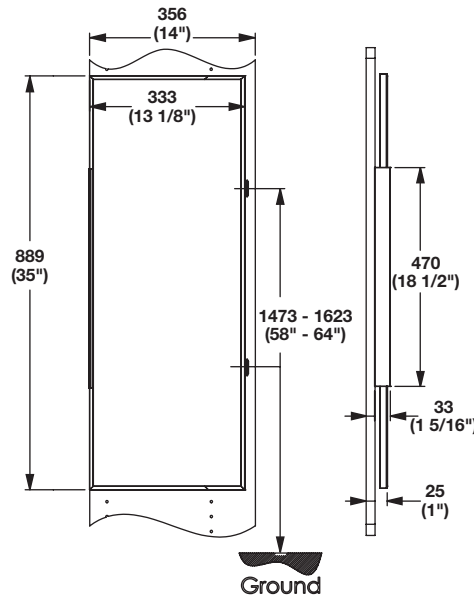

Synergy Elite

- Easy to use, pull out and rotate for full viewing
- Mounts with four screws
- Slides have detent in and out to hold mirror in place

4

UNIQUE FEATURE

1. For desired mirror position, place bracket in one of three holes:
2. First hole next to bracket, > 90° of rotation
   - Second (middle) hole, 90° of rotation
   - Third (last) hole, < 90° of rotation

Pull-Out Mirror

L x W: 333 x 33 mm (13 1/8" x 1 5/16")

Material: Aluminum

Finish	Height	Item No.
matt aluminum	889 (35")	805.73.001
dark oil-rubbed bronze	889 (35")	805.73.101
matt gold	889 (35")	805.73.902
matt nickel	889 (35")	805.73.601
matt aluminum	1203 (47 3/8")	805.72.062
dark oil-rubbed bronze	1203 (47 3/8")	805.72.162
matt gold	1203 (47 3/8")	805.73.901
matt nickel	1203 (47 3/8")	805.72.662

Note

35" mirrors allow for installation above jewelry drawers, inside upper hanging sections or anywhere you're a little short on space.

Dimensional data not binding. We reserve the right to alter specifications without notice.

Dimensions in mm
Inches are approximate

FC **4.62**